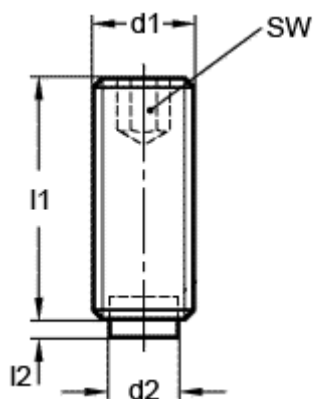

Data Sheet

Article number: 20930615

Description: E+G Grub screw
GN 913.3-M6-10-MS

Measures

$d1 = M6$

$d2 = 4.0$

$l1 = 10$

$l2 = 1.0$

$SW = 3.0$